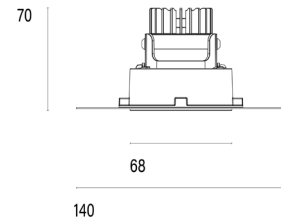

101 06 002105.012

Model

Name	Mono 060 Trimless Type 1 Recessed Downlighter
Finish	Structured White
Area	Indoor

System

Power (Luminaire)	6.8W
Power (System)	8W
Voltage	240V-AC
Optics	Rotationally Symmetrical Direct 60°
Colour Temperature	3000°K
Luminous Flux	672lm
TM30	Rf95 Rg103
CRI	Ra98
Lumen Maintenance	L90 B10 50000hrs
Chromacity	<3 McAdam Step Ellipse
Articulation	Fixed
Cut-Out	Round 85mm x 100mm Depth
Ingress Protection	IP44
Control Device	Remote Phase DIM (Included)
Class	III